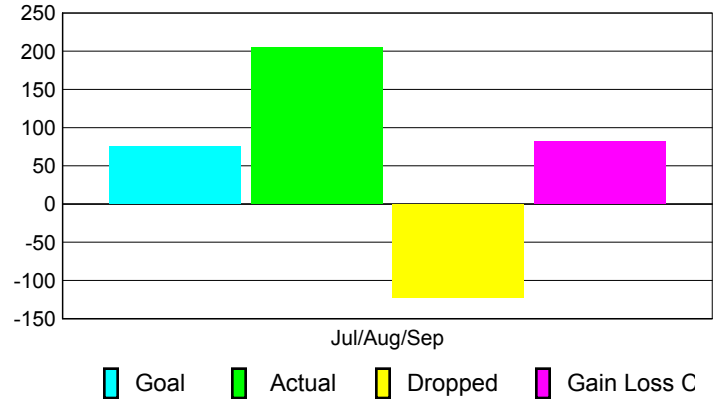

Membership Results 2010-2011

Goal, New, Dropped, Gain/Loss

Comparison of Membership Gain/Loss

Current Year Compared to the Previous Year